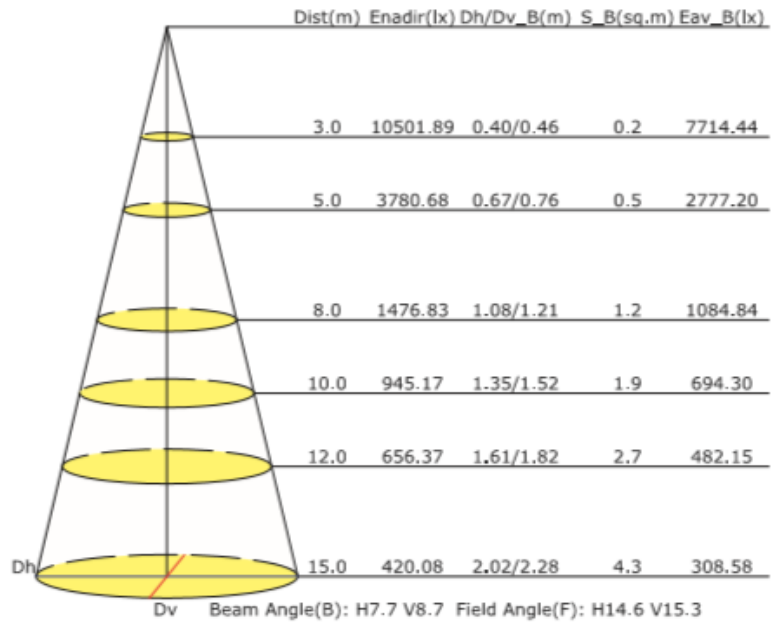

THEMIS FLOOD LIGHT SERIES 1136

Distribution Curve Flux (SBC Case)

.1136FE-9