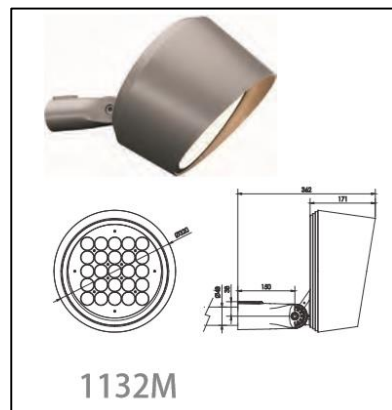

www.migdal-or.org

1132M