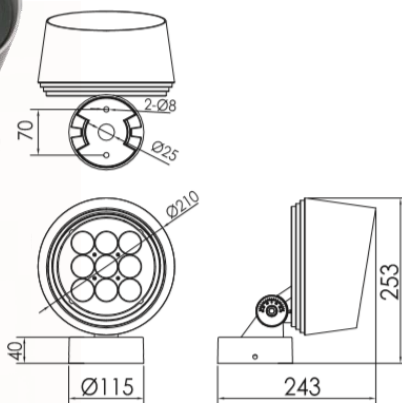

THEMIS

FLOOD LIGHT SERIES

1136

1136F

Specification

| Product Code | 1136FE-9 | 1136FD-9 | 1136FF-9 | 1136FC-30 |
|---------------------|--|---------------|--------------------|---------------------|
| Led Brand | CREE XP-L | CREE XP-G3 | CREE RGBW 4 in1 | CREE XP-E2 |
| Led Quantity | 9pcs | 9pcs | 9pcs | 30pcs |
| Rared Power | 45W | 35W | 60W | 60W |
| Input Voltage | AC100-264V | AC100-264V | DC36V / AC100-305V | |
| Frequency Range | 50/60Hz | 50/60Hz | 50/60Hz | 50/60Hz |
| Color | Single | Single | RGBW | RGB |
| Beam Angle | 2.6° 3.5° 12° 20° 30° 60° 10X70° 5X20° | | 15° 20° 30° 15X60° | 5° 10° 12.5° 15X60° |
| Control Mode | CC/DALI/0-10V | CC/DALI/0-10V | DMX512/RDM | DMX512/RDM |
| Life | 50000H | 50000H | 50000H | 50000H |
| Protection Grade | IP66 | IP66 | IP66 | IP66 |
| Ambient Temperature | -25℃~50℃ | -25℃~50℃ | -25℃~50℃ | -25℃~50℃ |
| Ambient Humidity | 10%~90% | 10%~90% | 10%~90% | 10%~90% |

THEMIS FLOOD LIGHT SERIES 1136

Distribution Curve Flux (SBC Case)

.1136FE-9

SL1132 / SL1135 / SL1136 / SL1137 / SL1139

Control light accessories

THEMIS

FLOOD LIGHT SERIES

1132