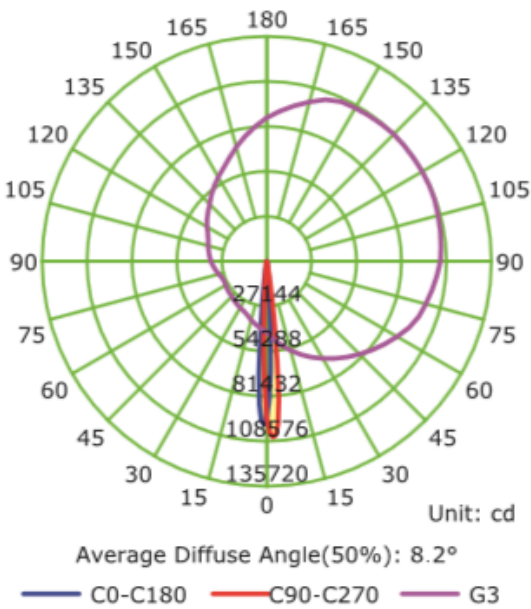

THEMIS FLOOD LIGHT SERIES 1136

Distribution Curve Flux (SBC Case)

.1136FE-9