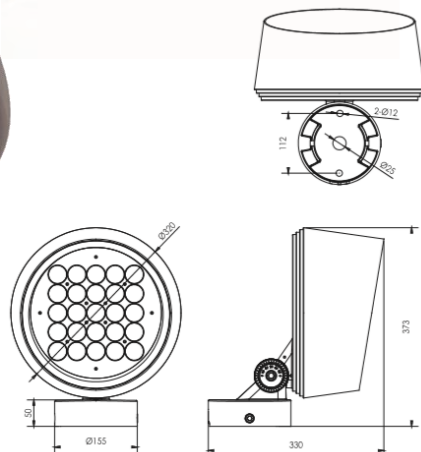

THEMIS FLOOD LIGHT SERIES 1136

Distribution Curve Flux (SBC Case)

.1136FE-9

SL1132 / SL1135 / SL1136 / SL1137 / SL1139

Control light accessories

THEMIS

FLOOD LIGHT SERIES

1132

1132F

Specification

| Product Code | 1132FE-25 | 1132FD-25 | 1132FF-24 | 1132FC-72 |
|---------------------|-----------------------|-----------------|--------------------|---------------------|
| Led Brand | CREE XP-L | CREE XP-G3 | CREE RGBW 4 in1 | CREE XP-E2 |
| Led Quantity | 25pcs | 25pcs | 24pcs | 72pcs |
| Rared Power | 120W | 85W | 150W/200W | 150W |
| Input Voltage | AC100-305V | AC100-305V | DC36V / AC100-305V | |
| Frequency Range | 50/60Hz | 50/60Hz | 50/60Hz | 50/60Hz |
| Color | Single | Single | RGBW | RGB |
| Beam Angle | 2.6° 3.5° 12° 20° 30° | 60° 10X70° 5X20 | 15° 20° 30° 15X60° | 5° 10° 12.5° 15X60° |
| Control Mode | CC/DALI/0-10V | CC/DALI/0-10V | DMX512/RDM | DMX512/RDM |
| Life | 50000H | 50000H | 50000H | 50000H |
| Protection Grade | IP66 | IP66 | IP66 | IP66 |
| Ambient Temperature | -25°C ~ 50°C | -25°C ~ 50°C | -25°C ~ 50°C | -25°C ~ 50°C |
| Ambient Humidity | 10% ~ 90% | 10% ~ 90% | 10% ~ 90% | 10% ~ 90% |