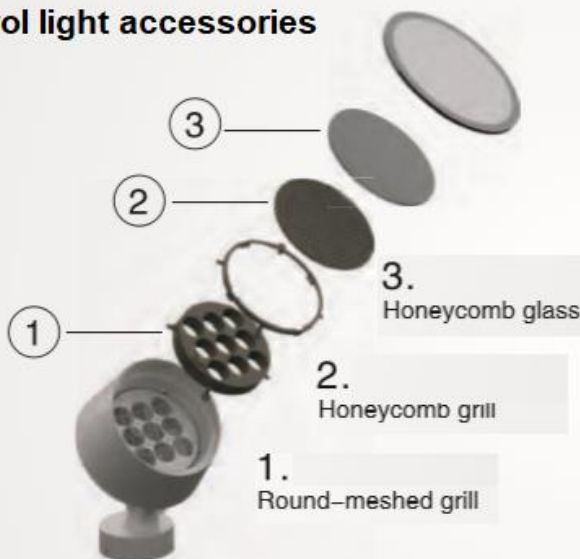

THEMIS FLOOD LIGHT SERIES 1136

Distribution Curve Flux (SBC Case)

.1136FE-9

SL1132 / SL1135 / SL1136 / SL1137 / SL1139

Control light accessories

THEMIS

FLOOD LIGHT SERIES

1132

1132F

Specification

| Product Code | 1132FE-25 | 1132FD-25 | 1132FF-24 | 1132FC-72 |
|---------------------|-----------------------|-----------------|--------------------|---------------------|
| Led Brand | CREE XP-L | CREE XP-G3 | CREE RGBW 4 in1 | CREE XP-E2 |
| Led Quantity | 25pcs | 25pcs | 24pcs | 72pcs |
| Rared Power | 120W | 85W | 150W/200W | 150W |
| Input Voltage | AC100-305V | AC100-305V | DC36V / AC100-305V | |
| Frequency Range | 50/60Hz | 50/60Hz | 50/60Hz | 50/60Hz |
| Color | Single | Single | RGBW | RGB |
| Beam Angle | 2.6° 3.5° 12° 20° 30° | 60° 10X70° 5X20 | 15° 20° 30° 15X60° | 5° 10° 12.5° 15X60° |
| Control Mode | CC/DALI/0-10V | CC/DALI/0-10V | DMX512/RDM | DMX512/RDM |
| Life | 50000H | 50000H | 50000H | 50000H |
| Protection Grade | IP66 | IP66 | IP66 | IP66 |
| Ambient Temperature | -25°C ~ 50°C | -25°C ~ 50°C | -25°C ~ 50°C | -25°C ~ 50°C |
| Ambient Humidity | 10% ~ 90% | 10% ~ 90% | 10% ~ 90% | 10% ~ 90% |