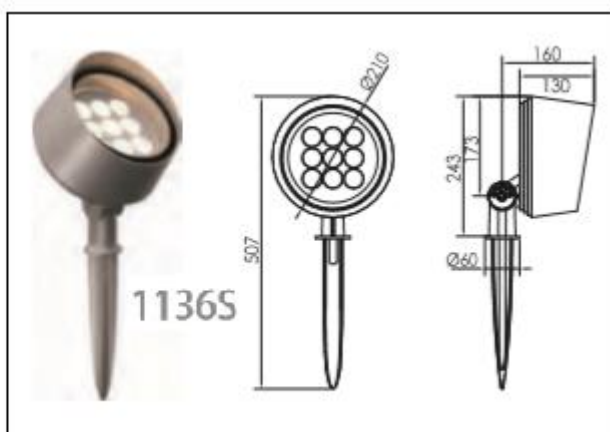

THEMIS

FLOOD LIGHT SERIES

1136

1136F

Specification

| Product Code | 1136FE-9 | 1136FD-9 | 1136FF-9 | 1136FC-30 |
|---------------------|--|---------------|--------------------|---------------------|
| Led Brand | CREE XP-L | CREE XP-G3 | CREE RGBW 4 in1 | CREE XP-E2 |
| Led Quantity | 9pcs | 9pcs | 9pcs | 30pcs |
| Rared Power | 45W | 35W | 60W | 60W |
| Input Voltage | AC100-264V | AC100-264V | DC36V / AC100-305V | |
| Frequency Range | 50/60Hz | 50/60Hz | 50/60Hz | 50/60Hz |
| Color | Single | Single | RGBW | RGB |
| Beam Angle | 2.6° 3.5° 12° 20° 30° 60° 10X70° 5X20° | | 15° 20° 30° 15X60° | 5° 10° 12.5° 15X60° |
| Control Mode | CC/DALI/0-10V | CC/DALI/0-10V | DMX512/RDM | DMX512/RDM |
| Life | 50000H | 50000H | 50000H | 50000H |
| Protection Grade | IP66 | IP66 | IP66 | IP66 |
| Ambient Temperature | -25℃~50℃ | -25℃~50℃ | -25℃~50℃ | -25℃~50℃ |
| Ambient Humidity | 10%~90% | 10%~90% | 10%~90% | 10%~90% |

THEMIS FLOOD LIGHT SERIES 1136

Distribution Curve Flux (SBC Case)

.1136FE-9

SL1132 / SL1135 / SL1136 / SL1137 / SL1139

Control light accessories

THEMIS

FLOOD LIGHT SERIES

1132